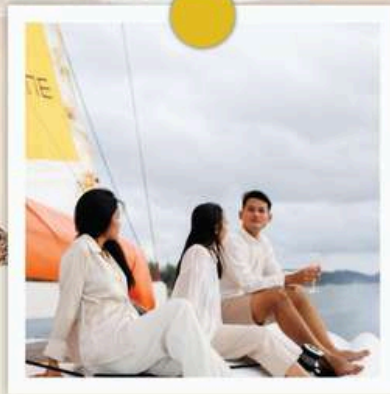

KHAO NAH YAK LOCAL SNORKELING BY CATAMARAN

TAN LINE
PRIVATE PHANG NGA EXPEDITION

09.00 Hrs. Meeting at *La Flora Beach* & depart from hotel with *Private Pier*.
Time to explore *Khao Nah Yak* with catamaran.
2 times for *Snorkeling* in clear water.
Cruising & sightseeing *Mangrove Forest* and *Fisherman's Village*.
Refill your Energy on board & relaxing on the white sand beach
at *Hidden Beach* & trekking through *Savanna jungle*.

Time to explore *Khao Nah Yak* with stella yacht.

2 times for *Snorkeling* in clear water.

Cruising & sightseeing *Mangrove Forest* and *Fisherman's Village*.

Refill your Energy on board & relaxing on the white sand beach at *Hidden Beach* & trekking through *Savanna jungle*.

Relaxing and take your time on a most romantic time with the *Andaman Sea-view*.

19.00 Hrs.

Back to *Resort*

PACKAGE INCLUDE

Water & Soft Drink | Seasonal Fruits & Snacks | Tour Insurance | Towel

JOIN TRIP
(Minimum 6 Adults)