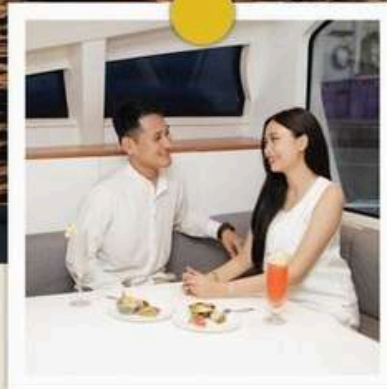

SUNSET EXPERIENCE

BY CATAMARAN

TAN LINE
PRIVATE PHANG NGA EXPEDITION

16.45 Hrs.

Meeting at *SIRE Beachfront Restaurant* & depart from La Flora with *Private Jetty*.

During the trip we will venture into *Mangrove Forest* and have a sight of local *Fisherman's Village*.

Relaxing and take your time on a most romantic time with the *Andaman Sea-view*.

19.00 Hrs.

Back to *Resort*

PACKAGE INCLUDE

Water & Soft Drink | Seasonal Fruits & Snacks | Tour Insurance | Towel

JOIN TRIP
(Minimum 6 Adults)

1,990.-/Adult
1,500.-/Child

PRIVATE TRIP
(Maximum 8 Pax)

19,900.-/Adult
(Additional Person **1,500.-/pax**)