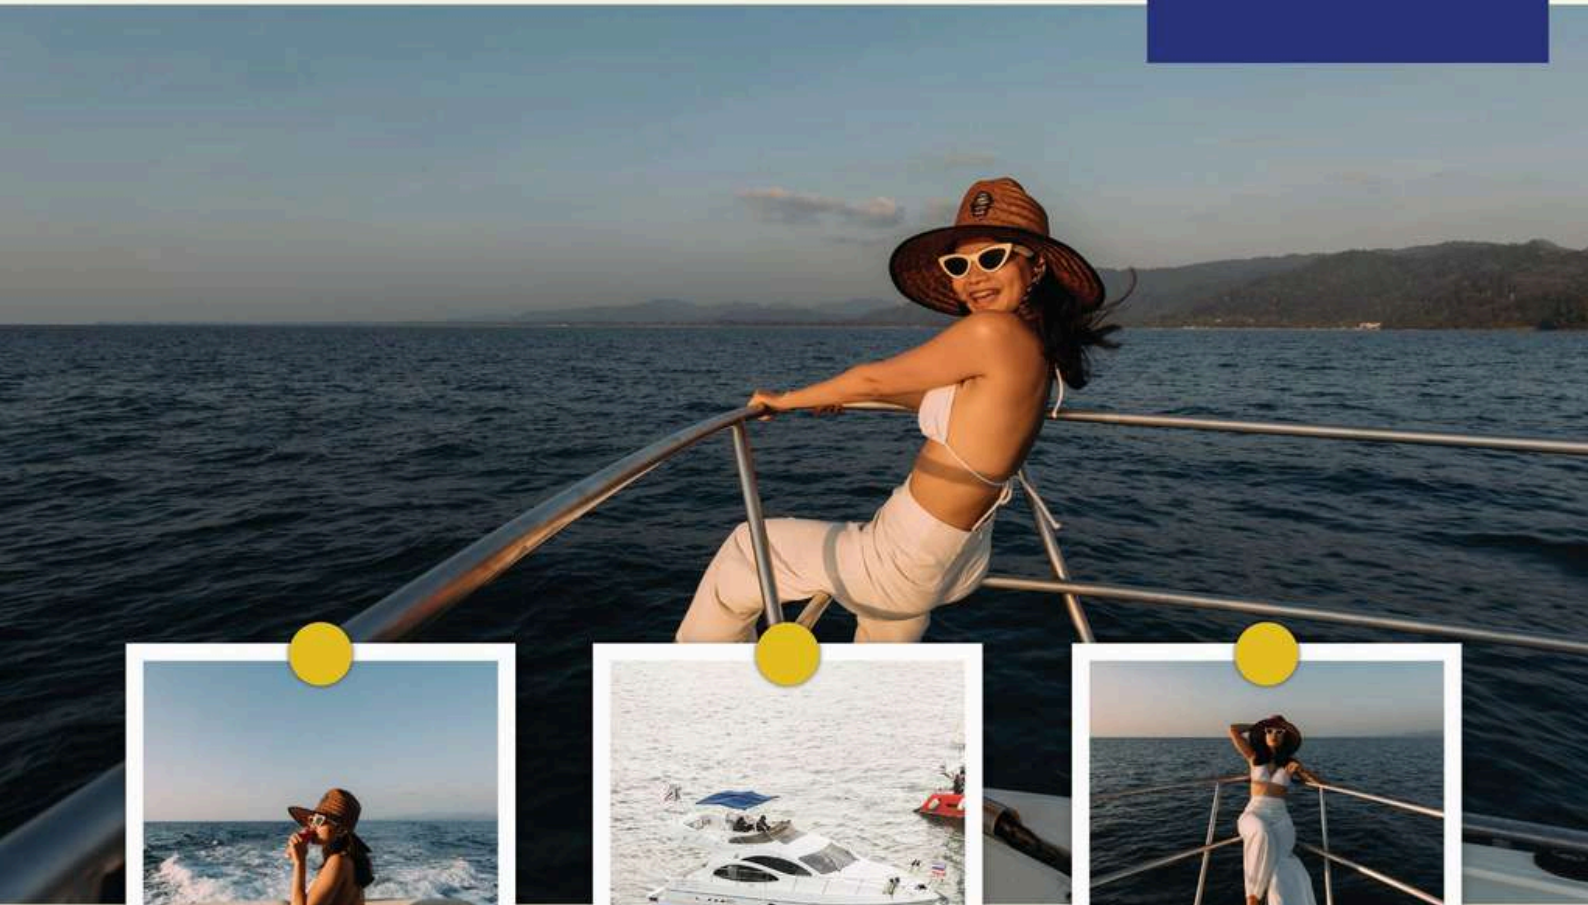

16.00 Hrs.

Meeting at *SIRE Beachfront Restaurant* & depart from La Flora with *Private Jetty*.

During the trip we will venture into *Mangrove Forest* and have a sight of local *Fisherman's Village*.

Relaxing and take your time on a most romantic time with the *Andaman Sea-view*.